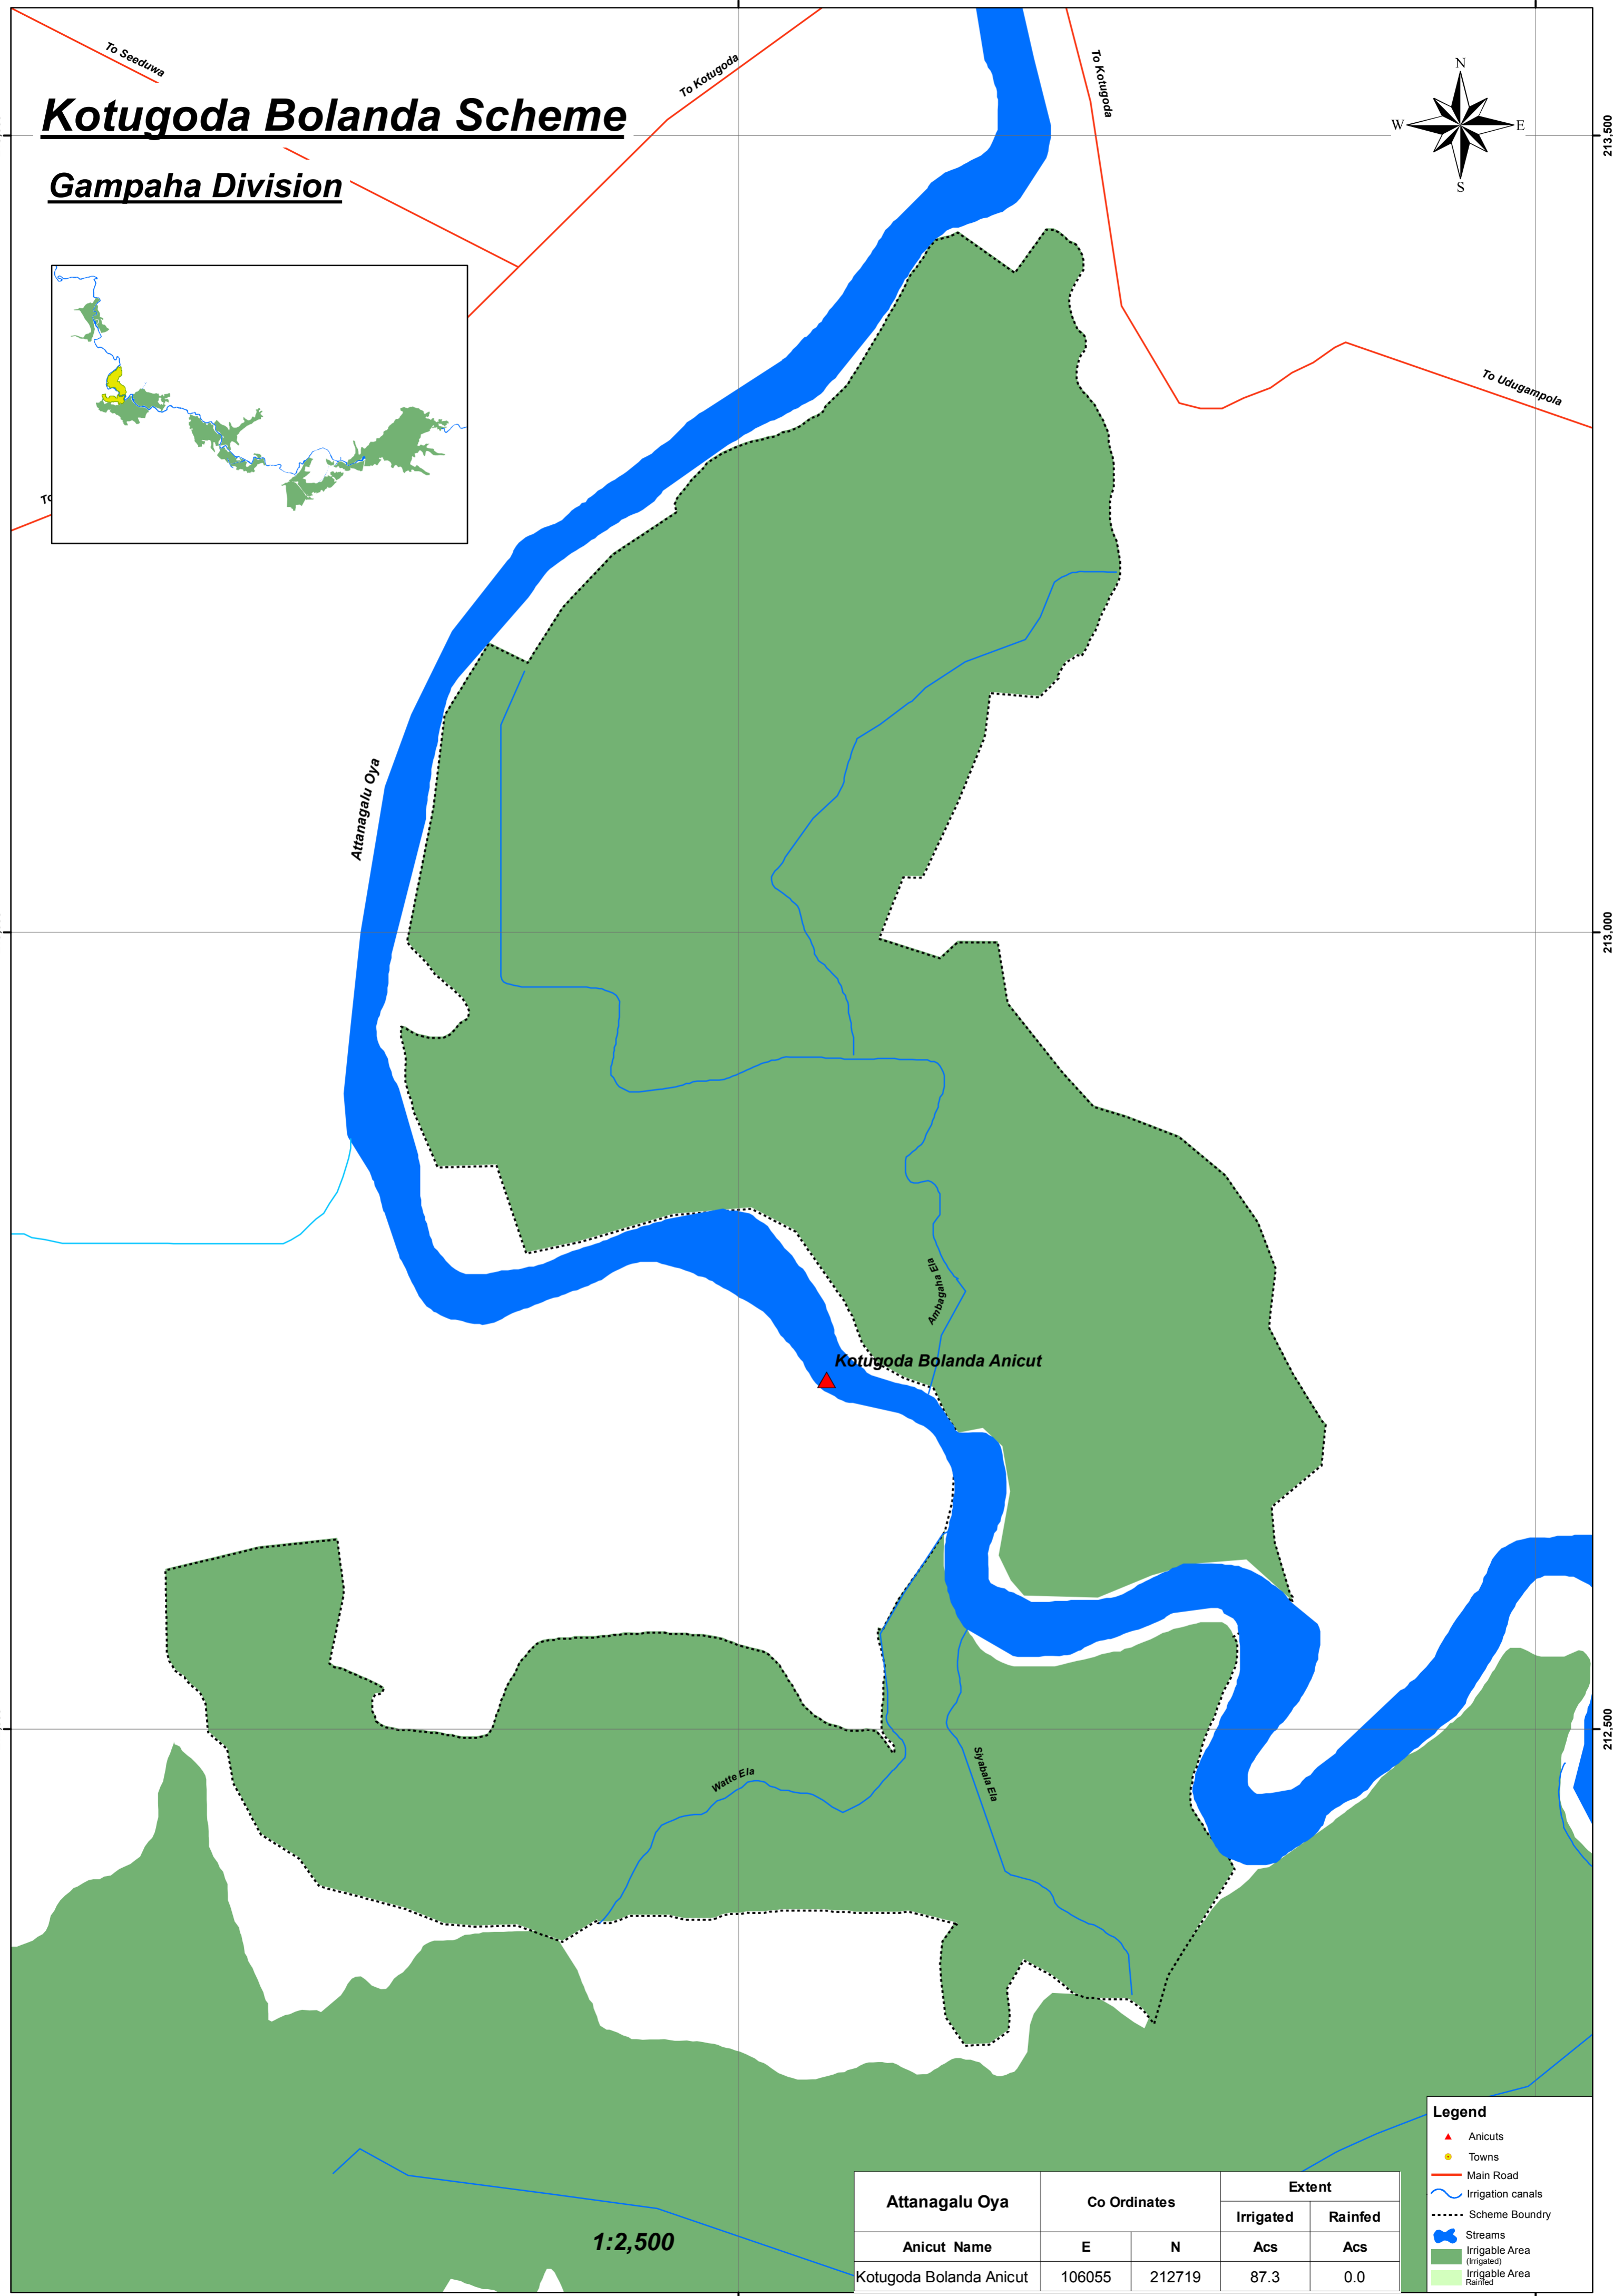

Kotugoda Bolanda Scheme

Gampaha Division

Attanagalu Oya	Co Ordinates		Extent	
			Irrigated	Rainfed
Anicut Name	E	N	Acs	Acs
Kotugoda Bolanda Anicut	106055	212719	87.3	0.0

Legend

- ▲ Anicuts
- Towns
- Main Road
- Irrigation canals
- Streams
- Scheme Boundry
- Irrigable Area (Irrigated)
- Irrigable Area Rainfed

1:2,500