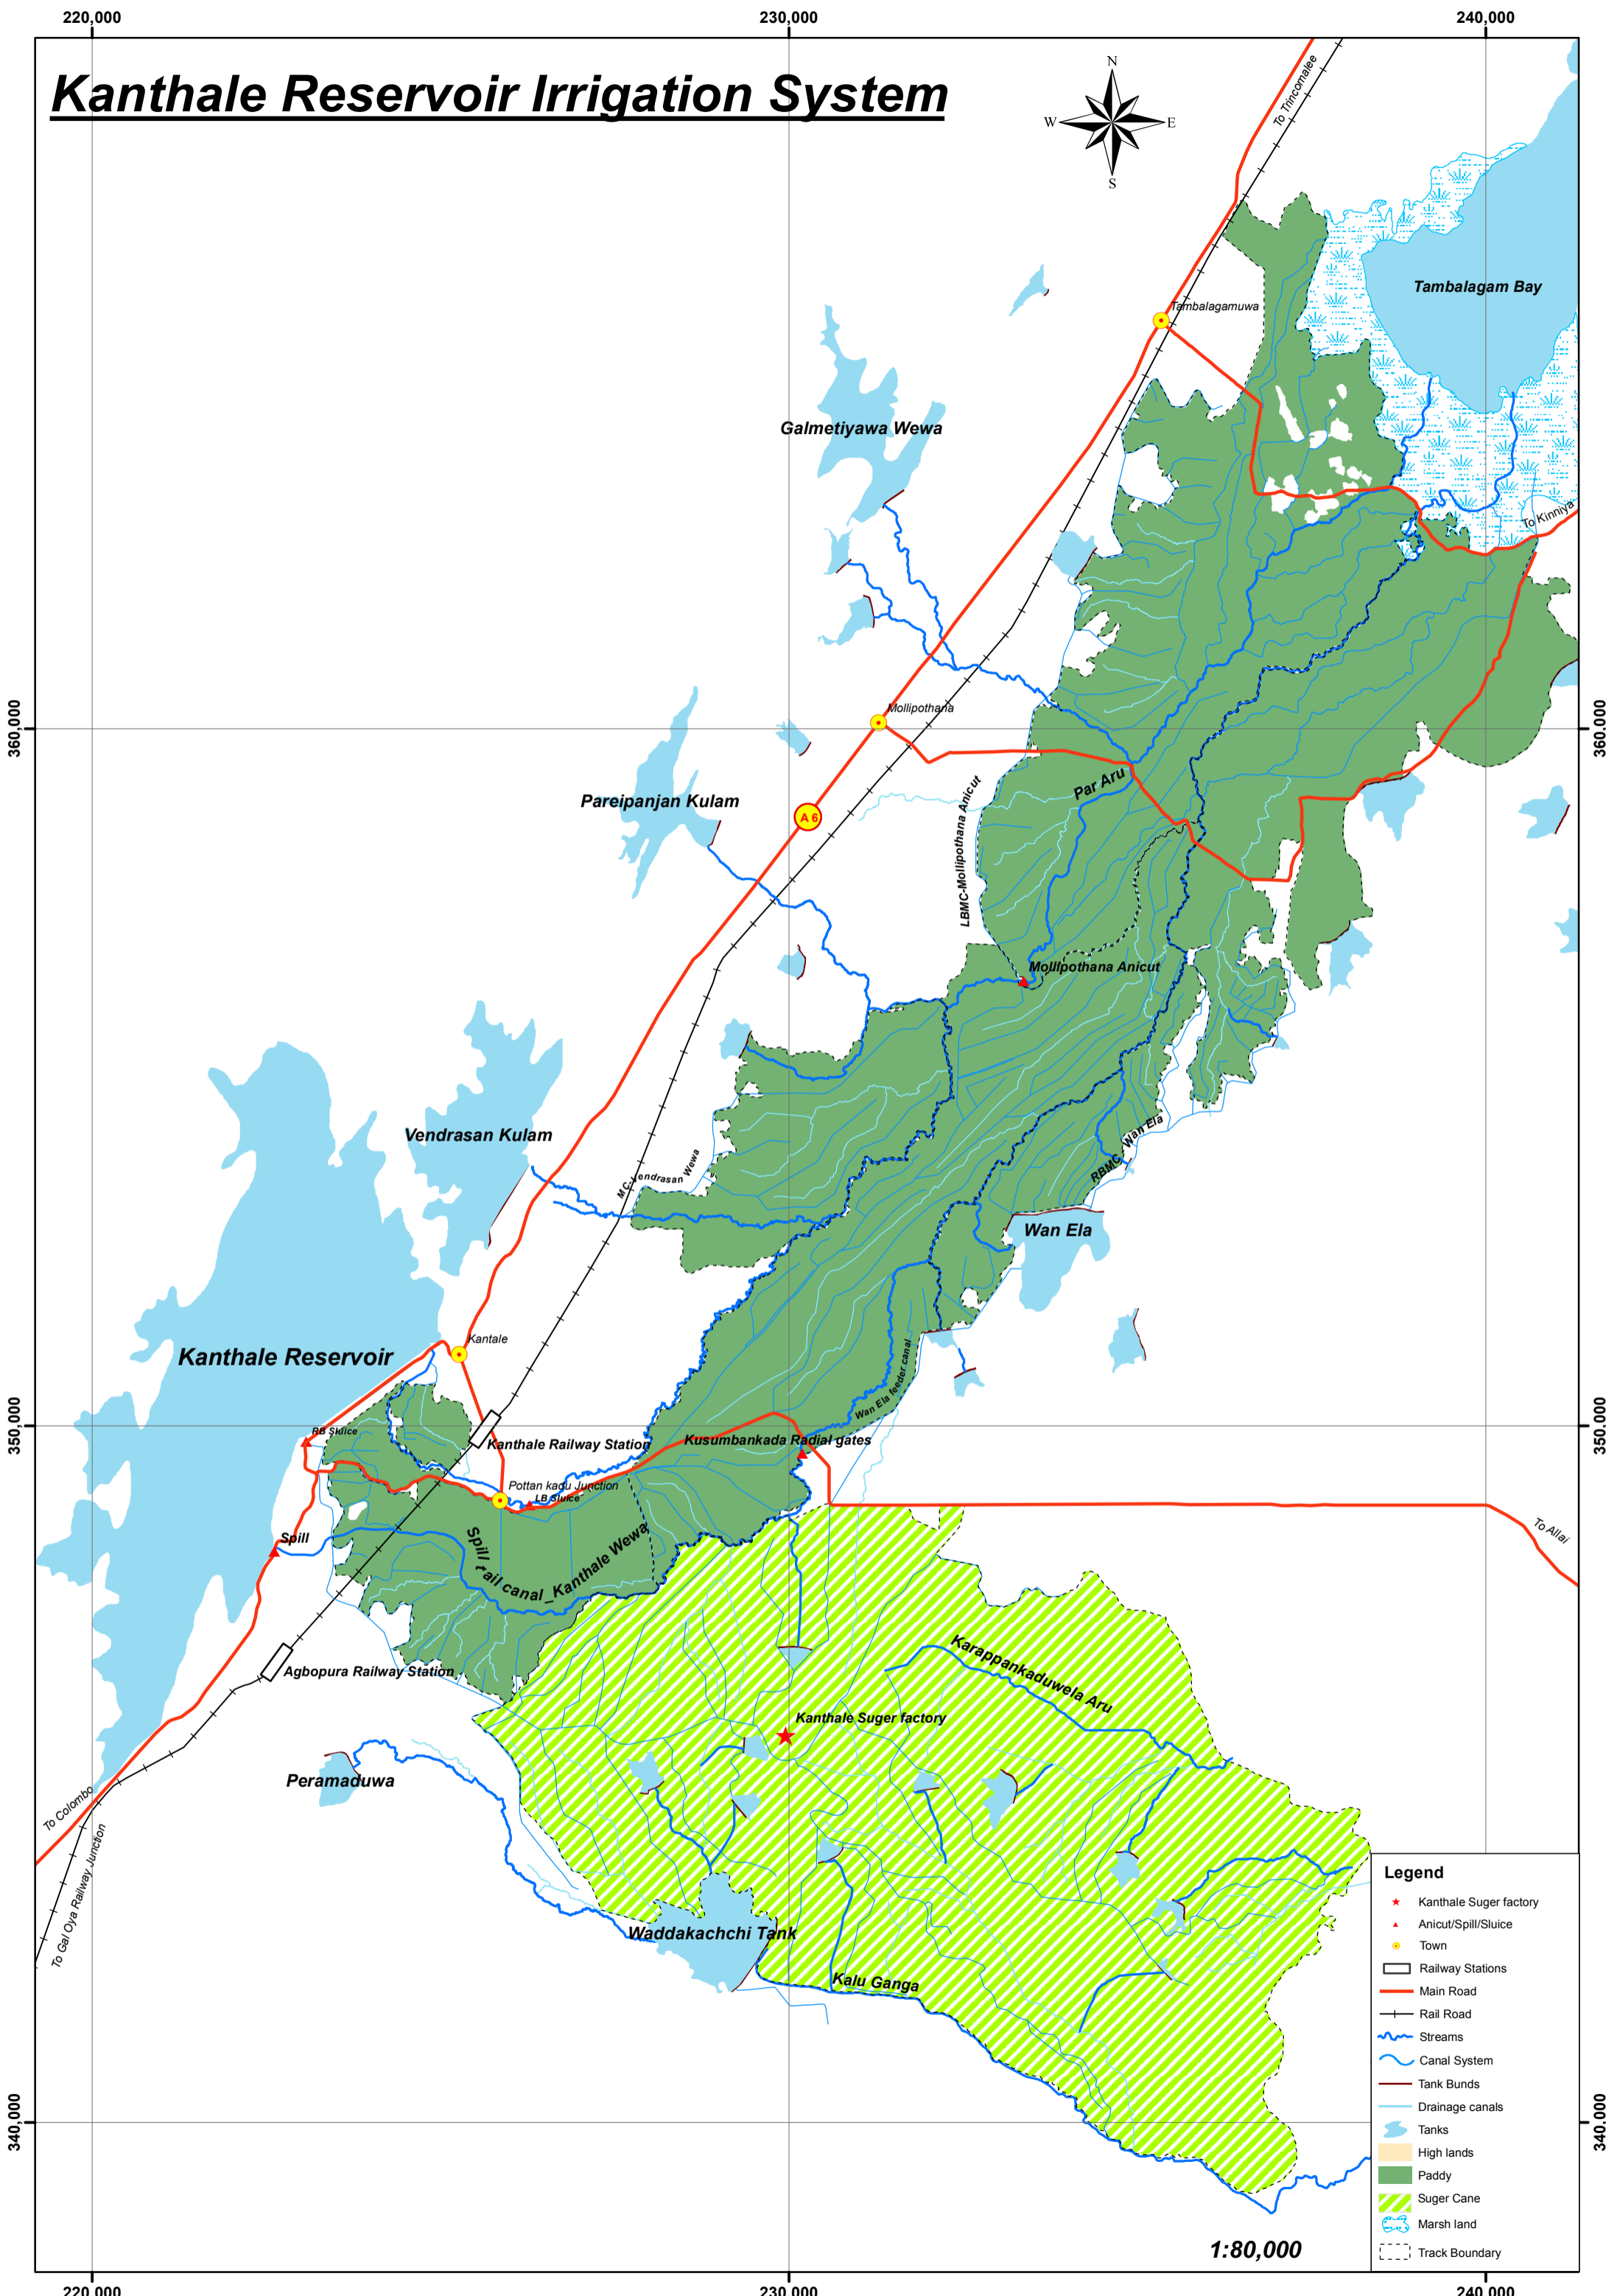

# Kanthale Reservoir Irrigation System

- Legend**
- Kanthale Suger factory
  - Anicut/Spill/Sluice
  - Town
  - Railway Stations
  - Main Road
  - Rail Road
  - Streams
  - Canal System
  - Tank Bunds
  - Drainage canals
  - Tanks
  - High lands
  - Paddy
  - Suger Cane
  - Marsh land
  - Track Boundary

1:80,000